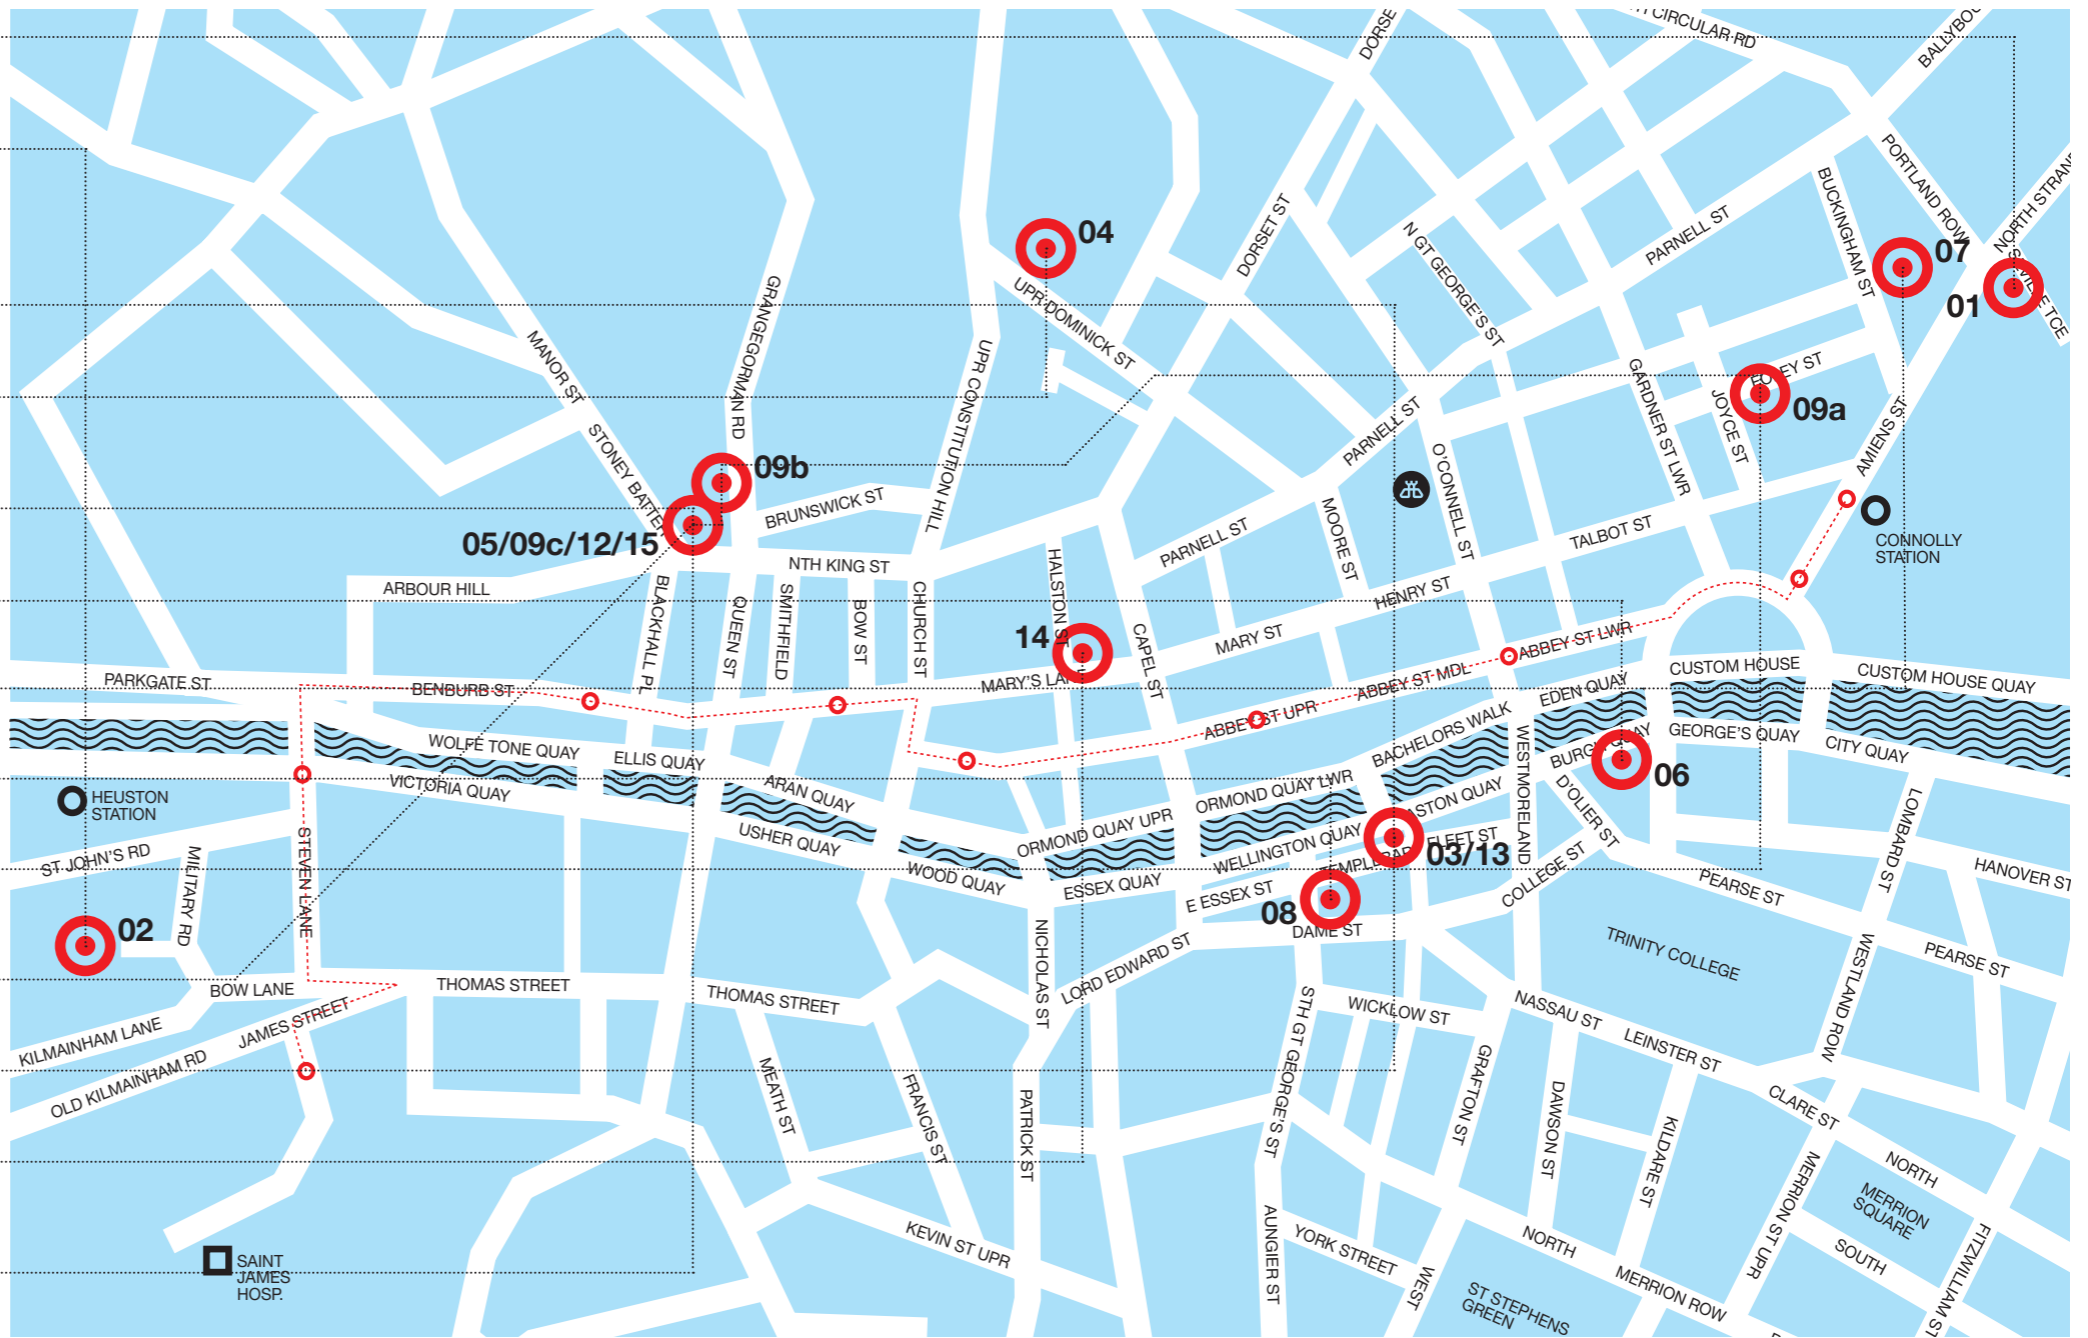

- 01** Archway Studios  
Seville Terrace  
Unit 13  
Dublin 1
- 02** IMMA – ARP Studios  
Irish Museum of Modern Art  
Royal Hospital  
Military Road  
Kilmainham  
Dublin 8
- 03** Black Church Print Studio  
4 Temple Bar  
Dublin 2
- 04** Broadstone Studios  
Hendron Building  
36 - 40 Upper Dominick Street  
Dublin 7
- 05** Brunswick Mill Studios  
32 North Brunswick Street  
Dublin 7
- 06** CommonPlace Studios  
10 Burgh Quay  
Dublin 2
- 07** Fire Station Artists' Studios  
9-11 Lower Buckingham Street  
Dublin 1
- 08** Independent Studio Artists  
11 & 16 Eustace Street  
Dublin 2
- 09** Pallas Studios  
a: 17 Foley Street, Dublin 1  
b: 111A Grangegorm Road Lower, Dublin 7  
c: 32 North Brunswick, Dublin 7
- 12** Stoney Batter Studios  
32 North Brunswick Street  
Dublin 7
- 13** Temple Bar Gallery and Studios  
5-9 Temple Bar  
Dublin 2
- 14** The Market Studios  
Corner Halston Street &  
Mary's Lane  
Dublin 7
- 15** The Visual Arts Centre  
32 North Brunswick Street  
Dublin 7

- 10** The Red Stables  
St. Anne's Park  
Off Mt. Prospect Avenue  
Dublin 3
- 11** Richmond Road Studios  
1A Convent Avenue  
Off Richmond Road  
Fairview  
Dublin 3

 Bus begins and completes journey at 59 Upper O'Connell Street (Dublin Bus HQ).

 Luas line and stops are indicated on map.

 The target symbol represents Studio location.