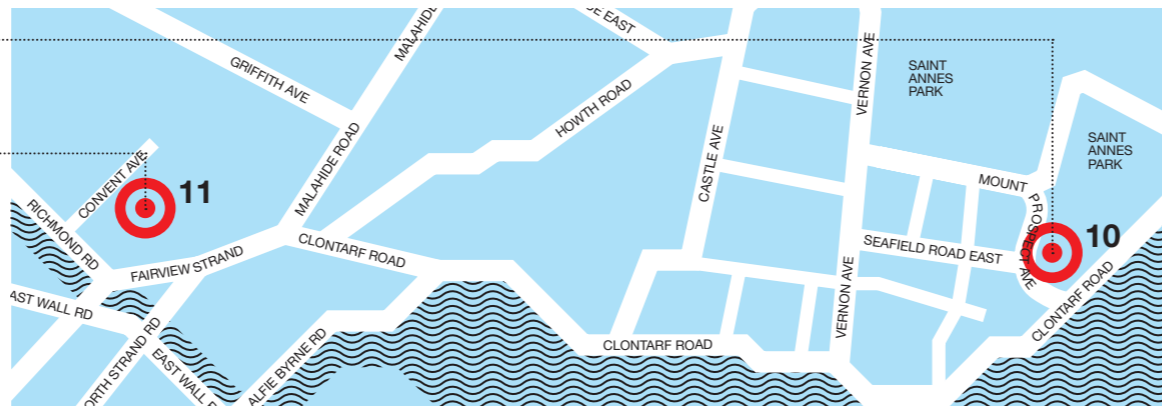

- 01** Archway Studios  
Seville Terrace  
Unit 13  
Dublin 1
- 02** IMMA – ARP Studios  
Irish Museum of Modern Art  
Royal Hospital  
Military Road  
Kilmainham  
Dublin 8
- 03** Black Church Print Studio  
4 Temple Bar  
Dublin 2
- 04** Broadstone Studios  
Hendron Building  
36 - 40 Upper Dominick Street  
Dublin 7
- 05** Brunswick Mill Studios  
32 North Brunswick Street  
Dublin 7
- 06** CommonPlace Studios  
10 Burgh Quay  
Dublin 2
- 07** Fire Station Artists' Studios  
9-11 Lower Buckingham Street  
Dublin 1
- 08** Independent Studio Artists  
11 & 16 Eustace Street  
Dublin 2
- 09** Pallas Studios  
a: 17 Foley Street, Dublin 1  
b: 111A Grangegorm Road Lower, Dublin 7  
c: 32 North Brunswick, Dublin 7
- 12** Stoney Batter Studios  
32 North Brunswick Street  
Dublin 7
- 13** Temple Bar Gallery and Studios  
5-9 Temple Bar  
Dublin 2
- 14** The Market Studios  
Corner Halston Street &  
Mary's Lane  
Dublin 7
- 15** The Visual Arts Centre  
32 North Brunswick Street  
Dublin 7

- 10** The Red Stables  
St. Anne's Park  
Off Mt. Prospect Avenue  
Dublin 3
- 11** Richmond Road Studios  
1A Convent Avenue  
Off Richmond Road  
Fairview  
Dublin 3

 Bus begins and completes journey at 59 Upper O'Connell Street (Dublin Bus HQ).

 Luas line and stops are indicated on map.

 The target symbol represents Studio location.